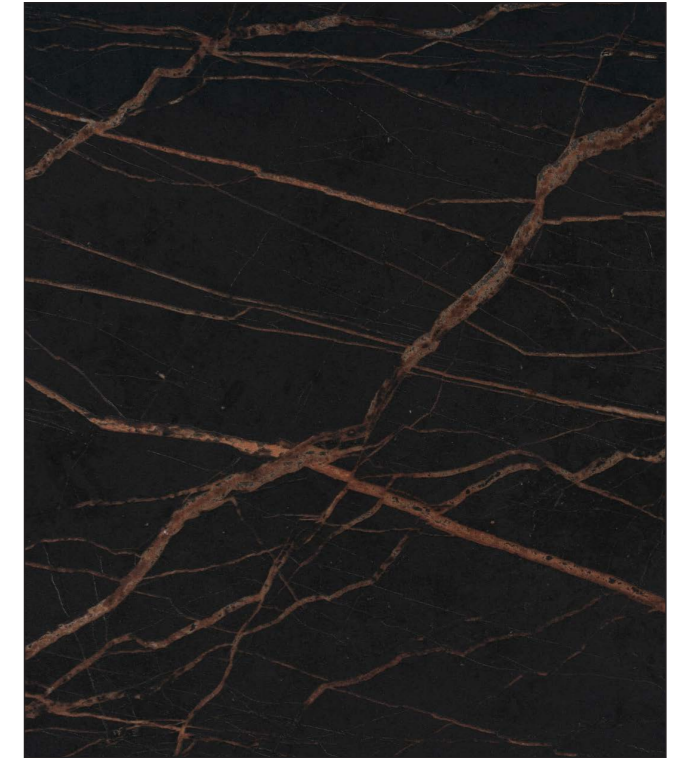

Dekton® Ceramic